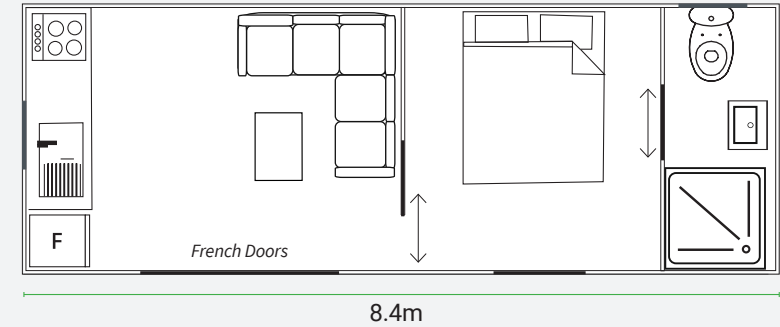

MONDO 12x3 | 36 sqm
NOW $82,995 | Finance From $269 per week + $12,995 deposit

MONDO 8.4x3 | 25.2 sqm
NOW $59,995 | Finance From $244 per week

SAVE $4,000