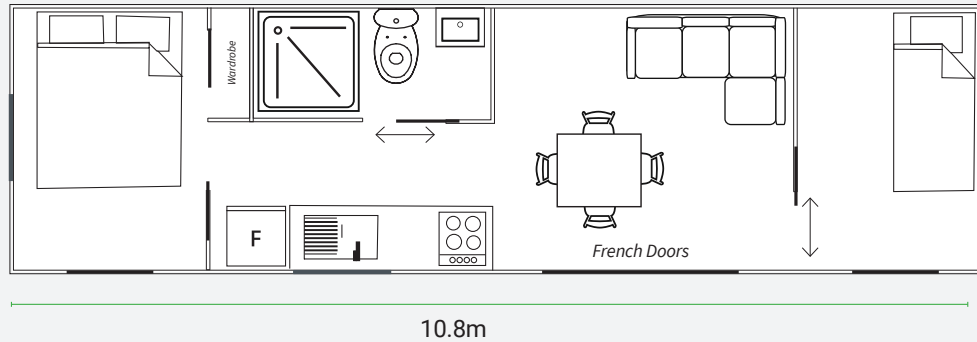

MONDO 12x4 | 48 sqm
NOW $108,995 | Finance From $269 per week + $38,995 deposit

SAVE $8,000