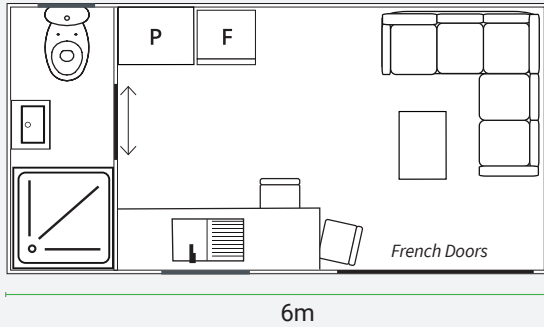

Designed for local conditions, cool cabins are fully insulated and double-glazed.

MONDO 6x3 | 18 sqm
\$44,995 | Finance From \$172 per week

MONDO 7.2x3 | 21.6 sqm
NOW \$51,995 | Finance From \$210 pw

SAVE \$3,000