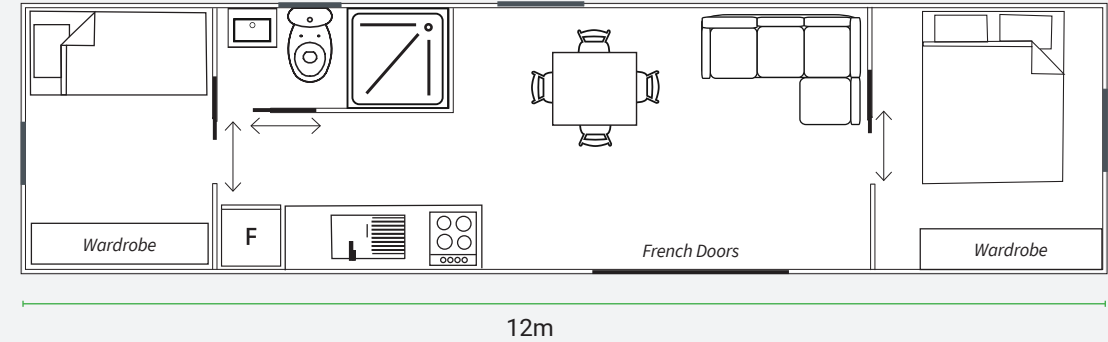

SAVE $7,000