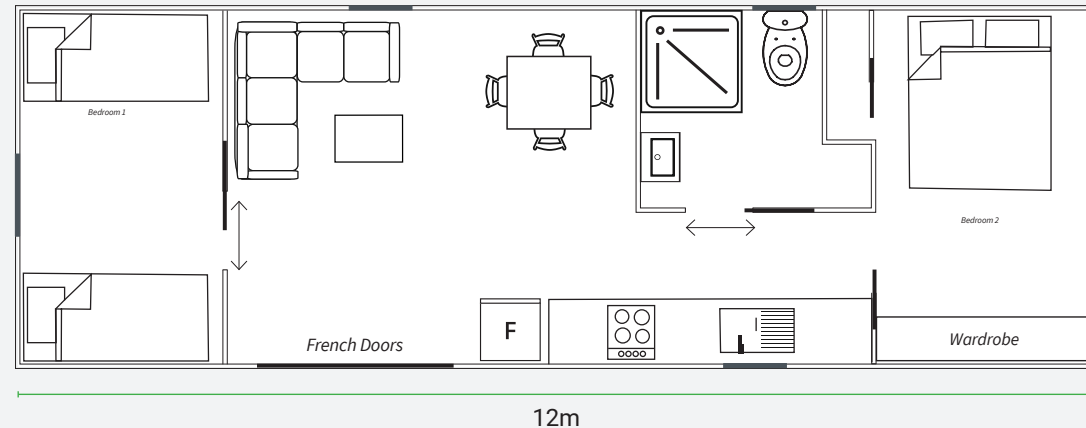

SAVE $11,000

get it now
COOL FINANCE
We are proud to offer market leading finance options. Talk to us now about:

- Extended terms
- No deposit options
- No additional security required
- Interest rates from 9.95%

Terms, conditions and lending criteria apply.

peace of mind
5 YEAR WARRANTY
100% New Zealand made, cool cabins come with a five year Builders Warranty, Electrical and Gas Certificates.
Built to the current New Zealand Building Practice using quality materials.
Designed for local conditions, cool cabins are fully insulated and double-glazed.

✓AVAILABLE NOW ✓TURNKEY SERVICE ✓DELIVERED NORTH ISLAND WIDE