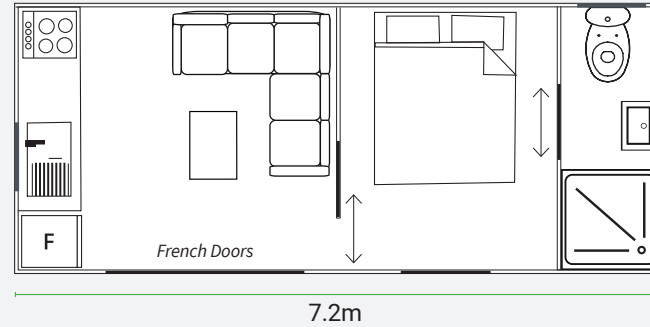

Designed for local conditions, cool cabins are fully insulated and double-glazed.

MONDO 6x3 | 18 sqm
\$44,995 | Finance From \$172 per week

MONDO 7.2x3 | 21.6 sqm
NOW \$51,995 | Finance From \$210 pw

SAVE \$3,000